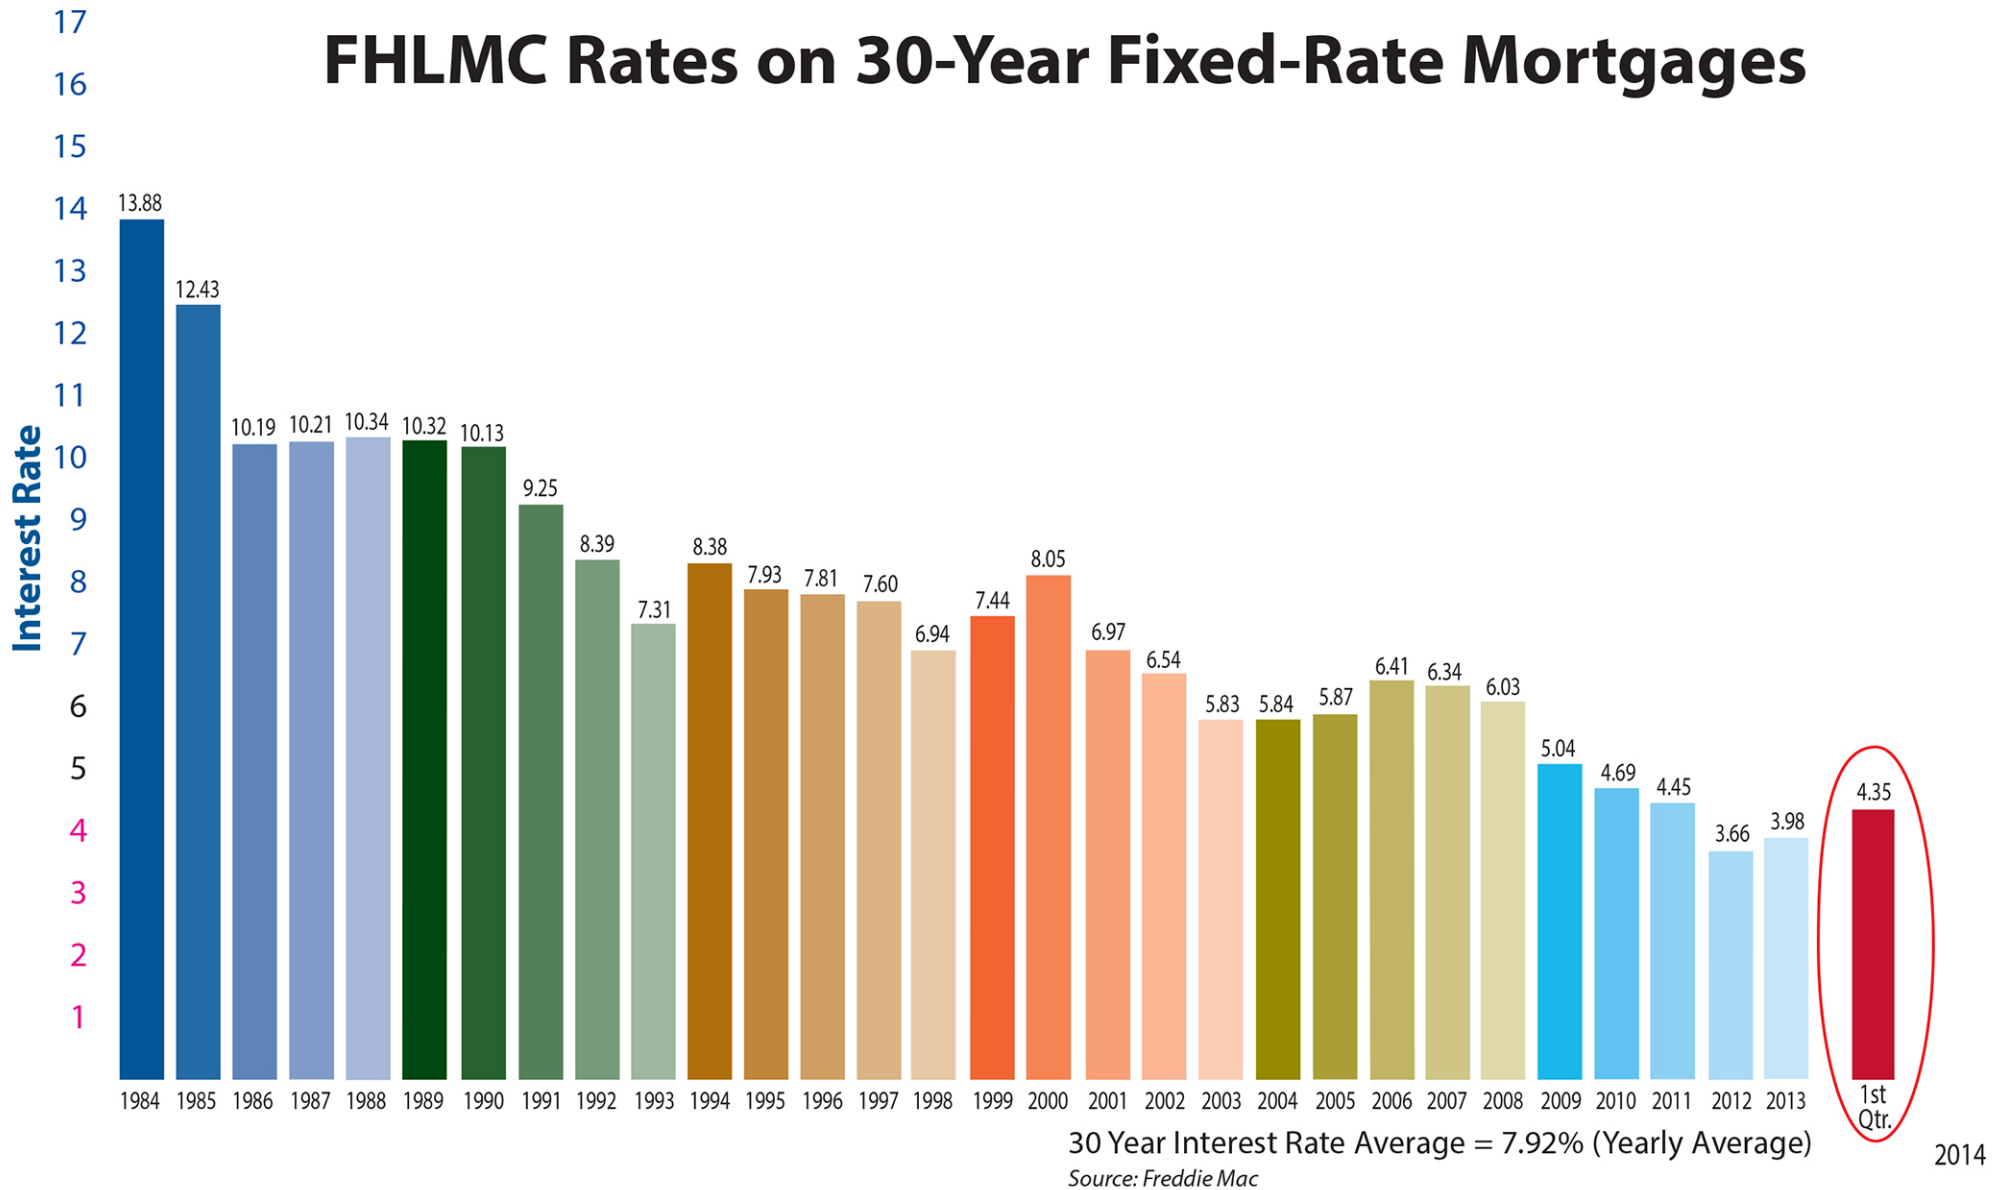

# FHLMC Rates on 30-Year Fixed-Rate Mortgages

**Deborah Vial R,(S)**  
**Caron Barret R,(S)**  
 Shops at Wailea  
 Direct : 808.280.0086  
 mauideborah@gmail.com  
 maucarons@gmail.com  
 www.thegirlslandproperties.com