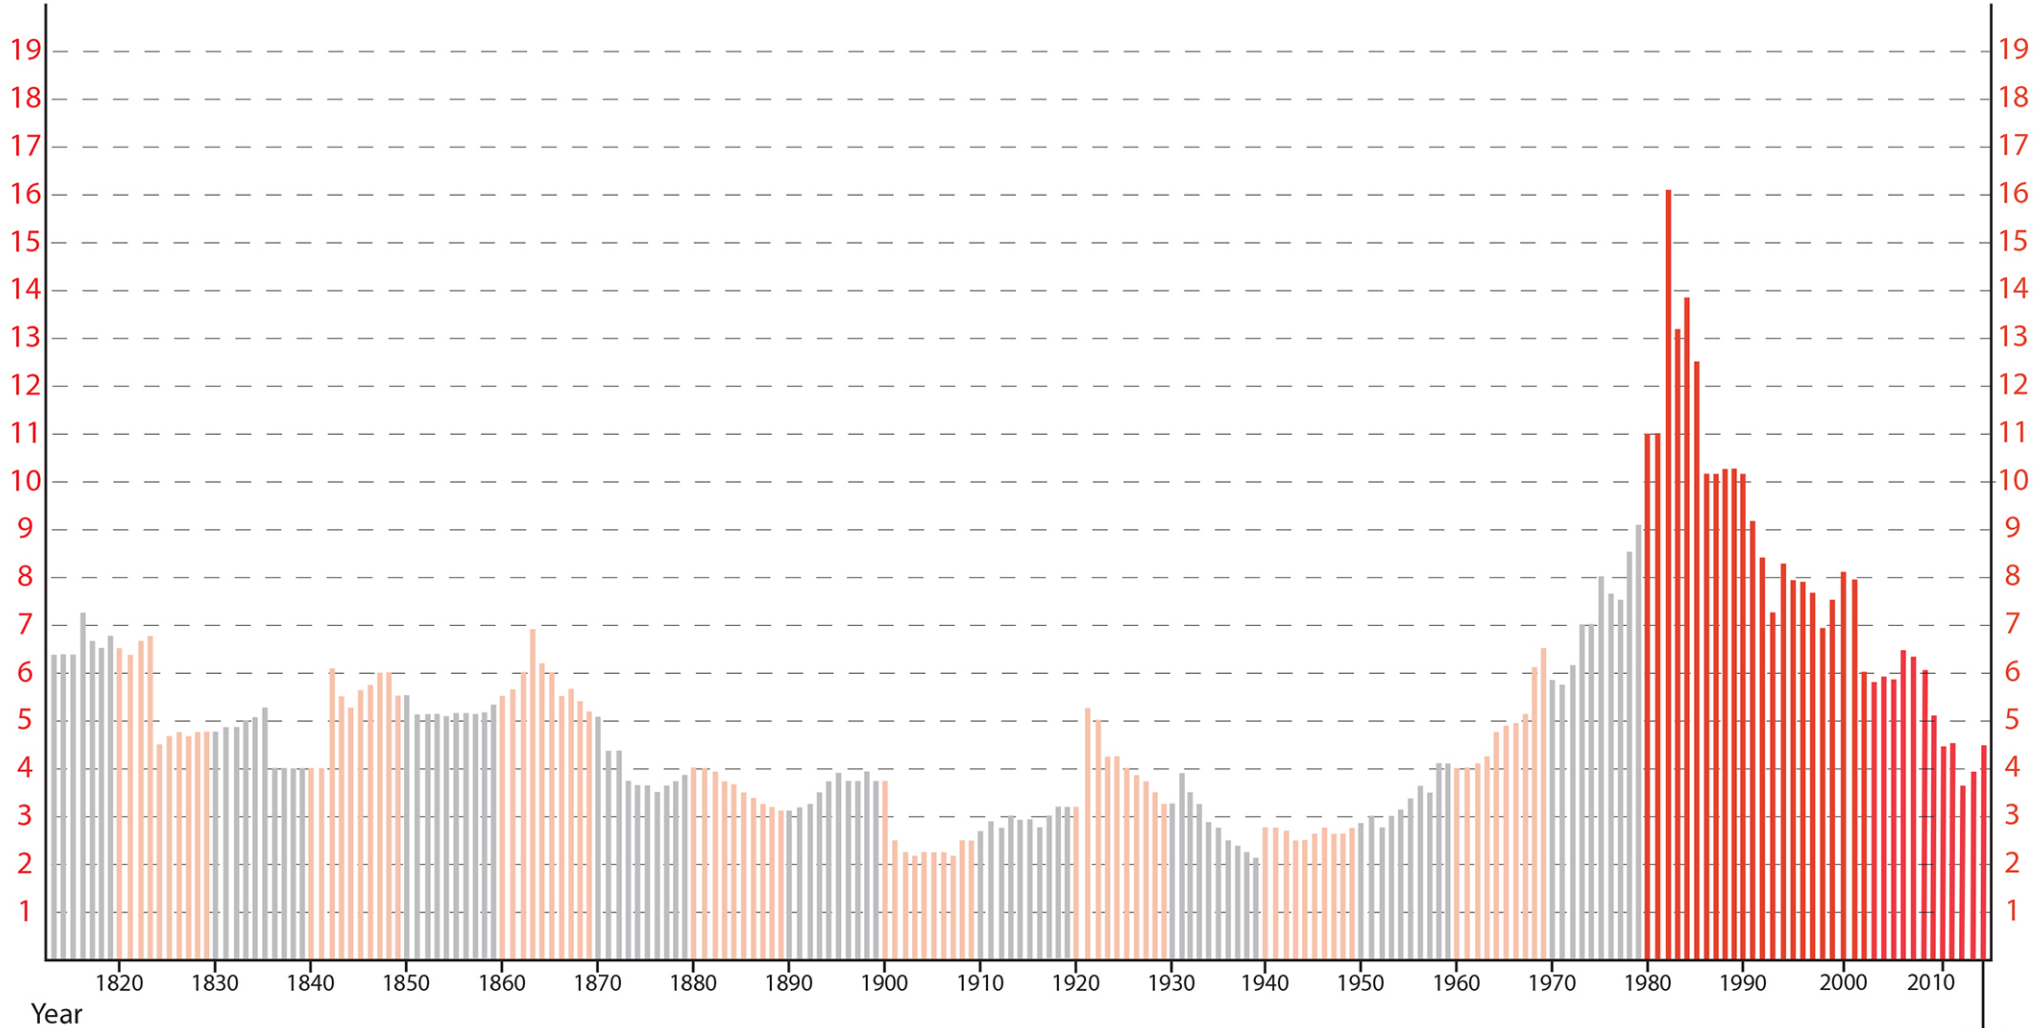

200 Year Interest Rate Chart

Interest Rate

Source: Freddie Mac

2014
4.35%
(Thru 1st Qtr.)

Deborah Vial R,(S)
Caron Barret R,(S)
Shops at Wailea
 Direct : 808.280.0086
 mauideborah@gmail.com
 maucaron@gmail.com
 www.thegirlslandproperties.com